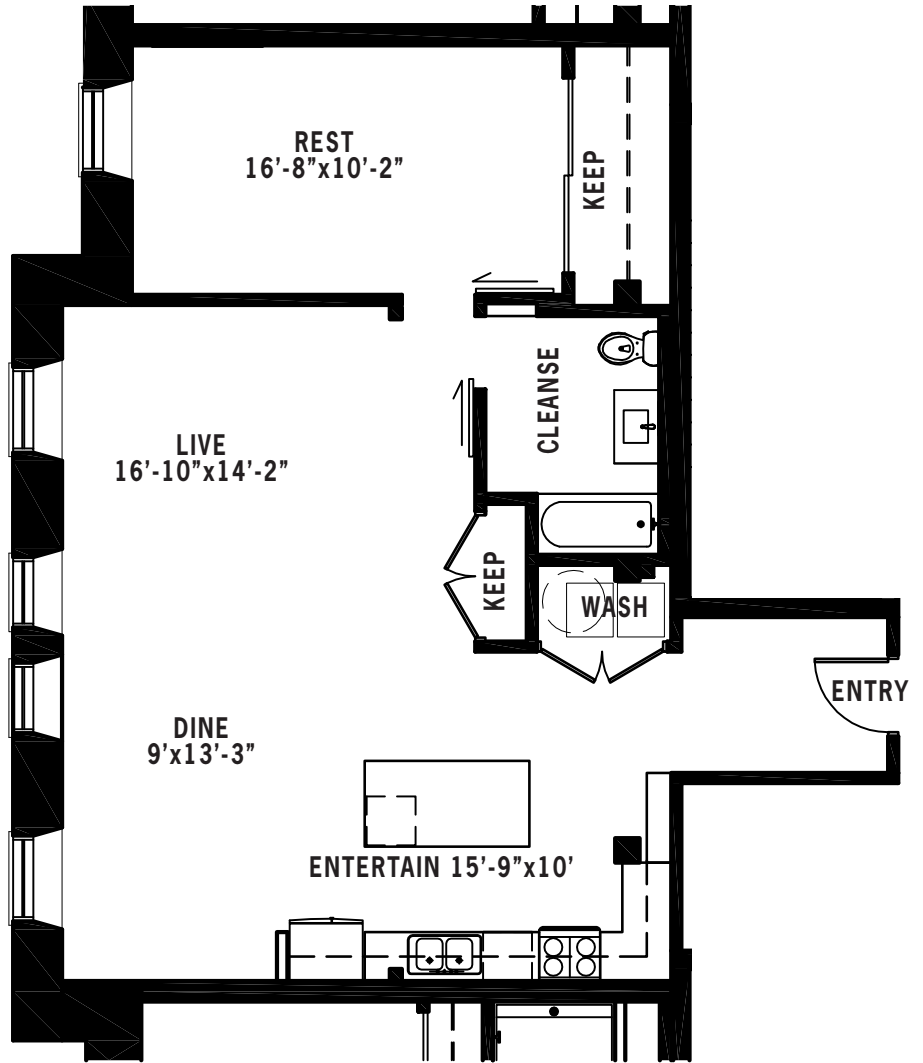

409

**1 BEDROOM
1 BATH**

980 SF

FEATURES

- **HISTORIC BUILDING**
 - + EXPOSED BRICK WALLS*
 - + TIMBER COLUMNS AND BEAMS
 - + 12FT+ MAIN CEILINGS
 - + FLOOR TO CEILING WINDOWS
 - + SOLID HARDWOOD FLOORS
- **MODERN AMENITIES**
 - + STAINLESS ENERGY STAR APPLIANCES
 - + QUARTZ COUNTER TOP
 - + GLASS BACKSPLASH
 - + TILED BATHROOMS
 - + WASHER & DRYER