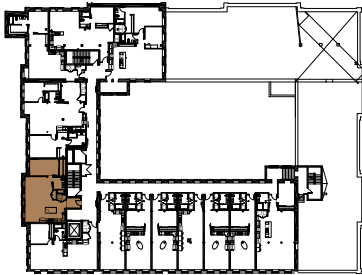

409

**1 BEDROOM
1 BATH**

980 SF

FEATURES

- **HISTORIC BUILDING**
 - + EXPOSED BRICK WALLS*
 - + TIMBER COLUMNS AND BEAMS
 - + 12FT+ MAIN CEILINGS
 - + FLOOR TO CEILING WINDOWS
 - + SOLID HARDWOOD FLOORS
- **MODERN AMENITIES**
 - + STAINLESS ENERGY STAR APPLIANCES
 - + QUARTZ COUNTER TOP
 - + GLASS BACKSPLASH
 - + TILED BATHROOMS
 - + WASHER & DRYER