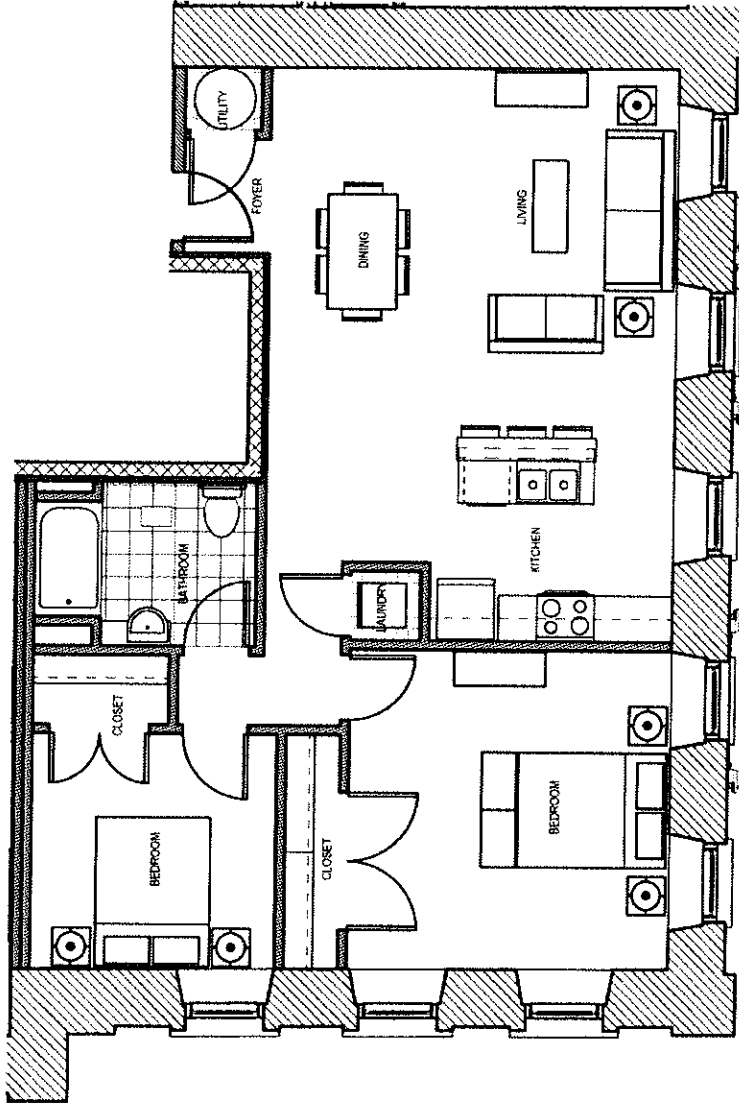

# OLD BULL BUILDING

LIVING · AMERICAN  
TOBACCO

**Unit 213**  
940 LEASABLE SF

TYPICAL PLANS MAY VARY DEPENDING ON FLOOR LEVEL AND LOCATION IN BUILDING. FOR SPECIFICS, SEE OVERALL BUILDING FLOOR PLANS. PLANS SUBJECT TO MINOR CHANGES. 21 SEPTEMBER 2006