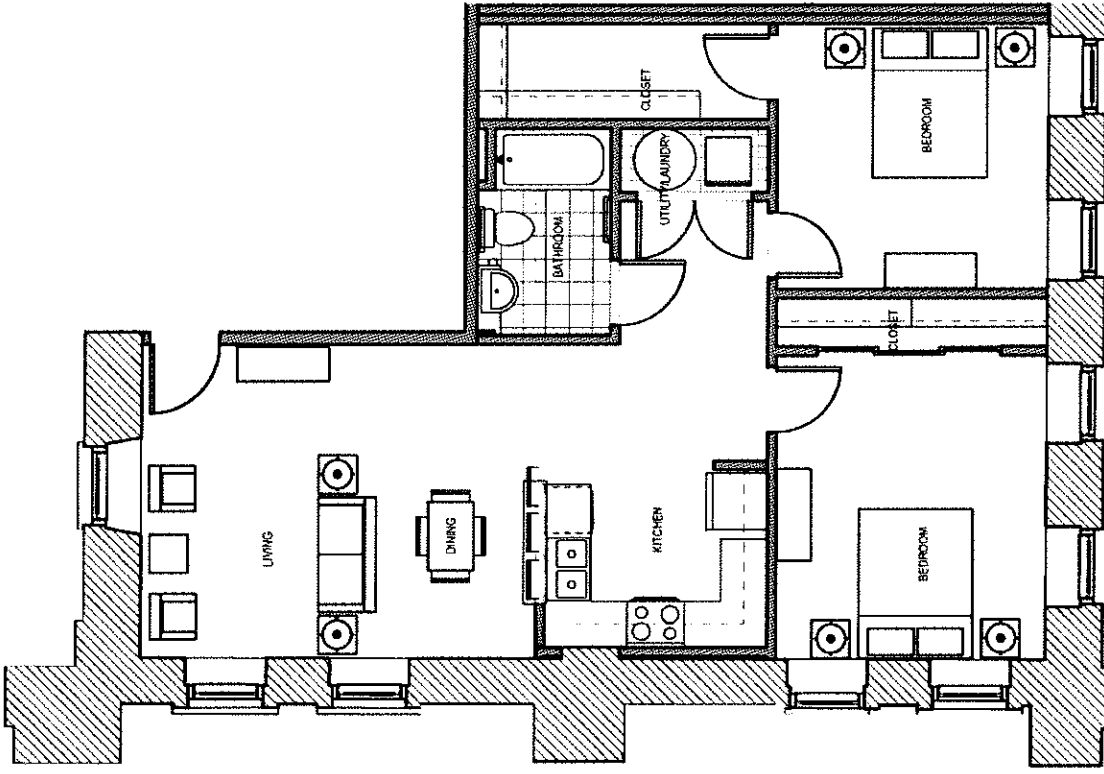

# OLD BULL BUILDING

**Unit 300**  
907 LEASABLE SF

TYPICAL PLANS MAY VARY DEPENDING ON FLOOR LEVEL AND LOCATION IN BUILDING. FOR ALL UNITS, ALL UNITS ARE SUBJECT TO PLANS, MINOR CHANGES, 21 SEPTEMBER 2008