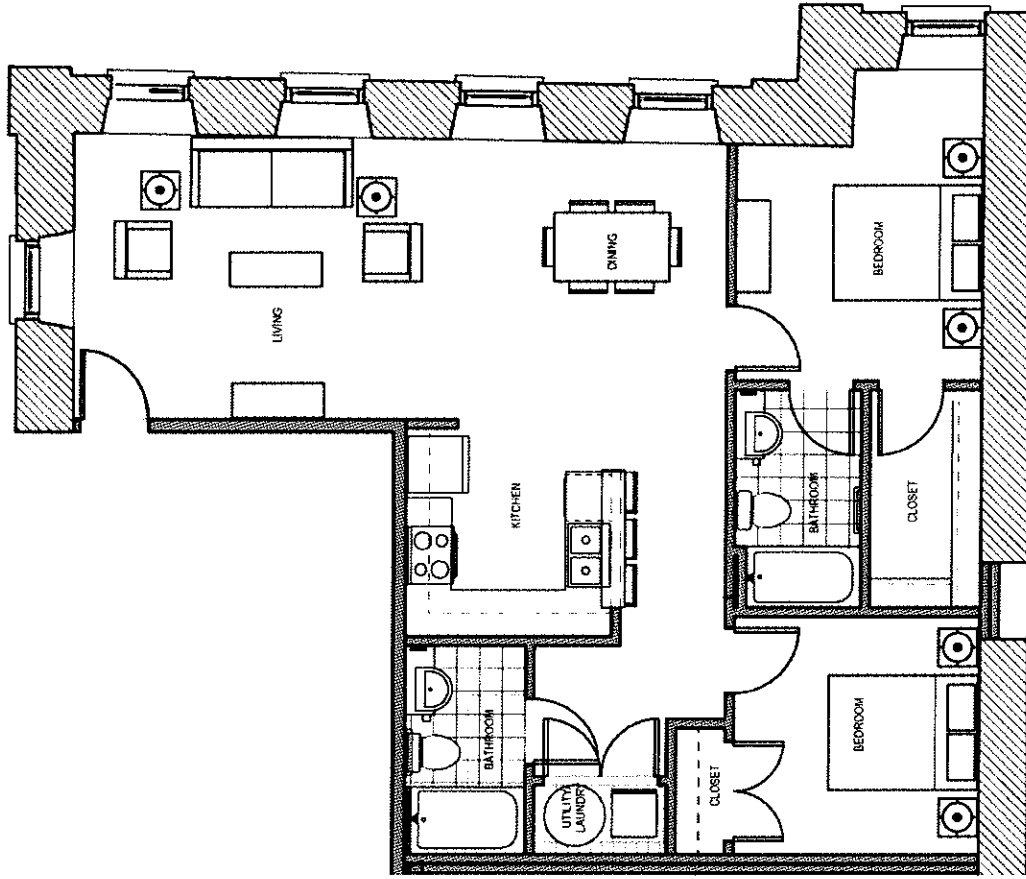

# OLD BULL BUILDING

**Unit 203**  
975 LEASABLE SF

TYPICAL PLANS MAY VARY DEPENDING ON FLOOR LEVEL AND LOCATION IN BUILDING. ALL UNITS ARE SUBJECT TO MINOR CHANGES. 21 SEPTEMBER 2006

**LIVING · AMERICAN TOBACCO**