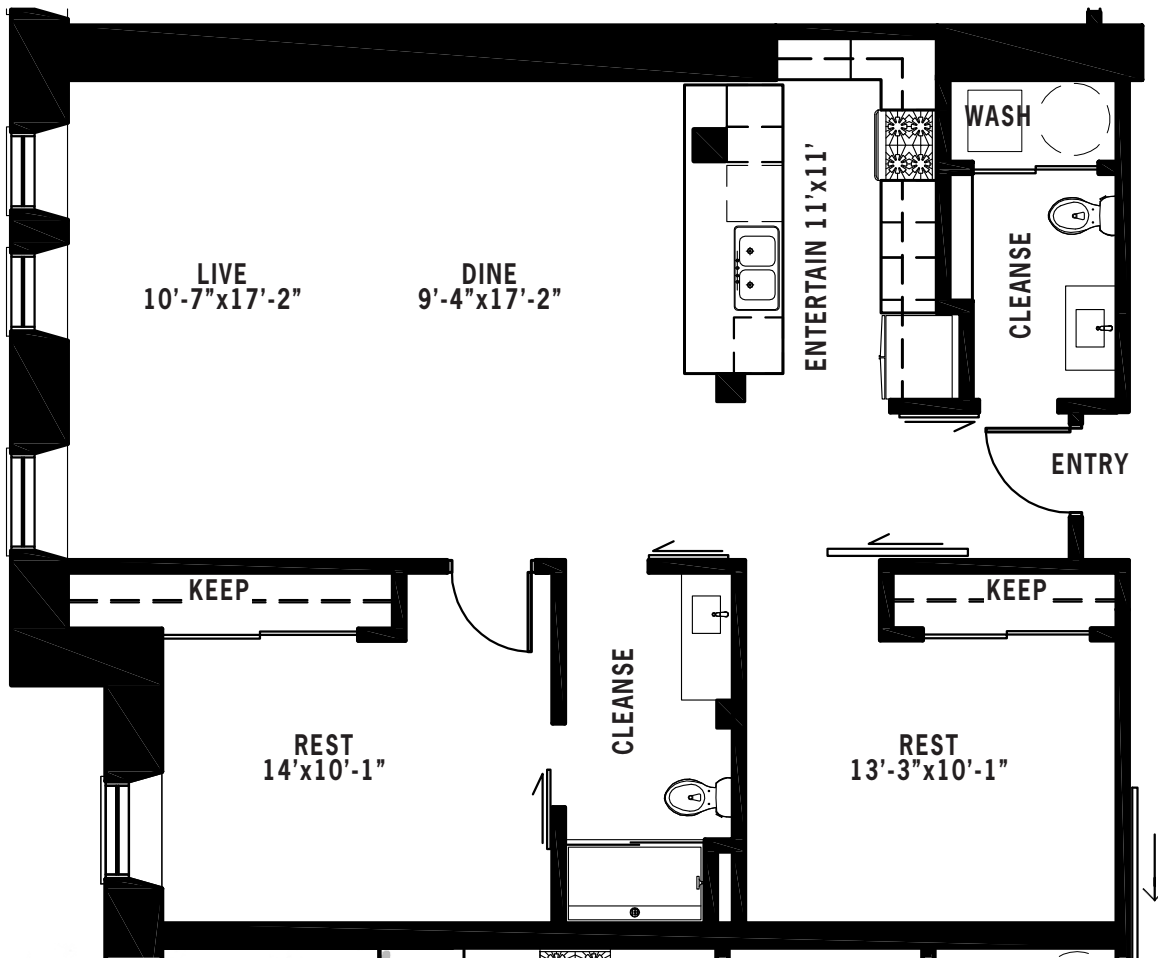

512

2 BEDROOM
1.5 BATH

1,090 SF

FEATURES

- **HISTORIC BUILDING**
 - + EXPOSED BRICK WALLS*
 - + TIMBER COLUMNS AND BEAMS
 - + 12FT+ MAIN CEILINGS
 - + FLOOR TO CEILING WINDOWS
 - + SOLID HARDWOOD FLOORS
- **MODERN AMENITIES**
 - + STAINLESS ENERGY STAR APPLIANCES
 - + QUARTZ COUNTER TOP
 - + GLASS BACKSPLASH
 - + TILED BATHROOMS
 - + WASHER & DRYER