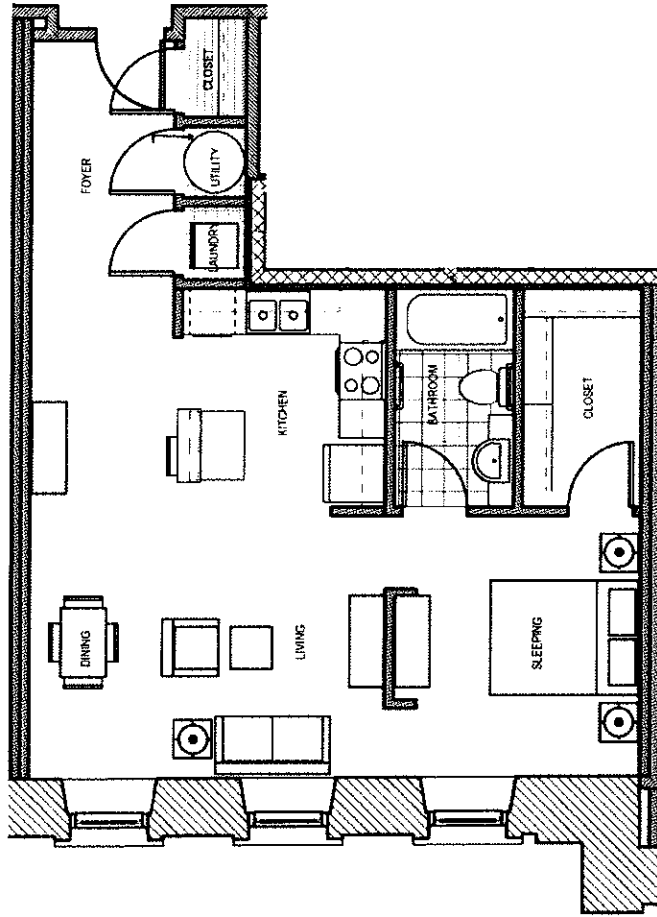

OLD BULL BUILDING

Unit 316
680 LEASABLE SF

TYPICAL PLANS MAY VARY DEPENDING ON
LOCATION WITHIN BUILDING
FOR SPECIFICS, SEE GENERAL BUILDING
PLANS. ALL UNITS ARE SUBJECT TO
MINOR CHANGES.
21 SEPTEMBER 2008