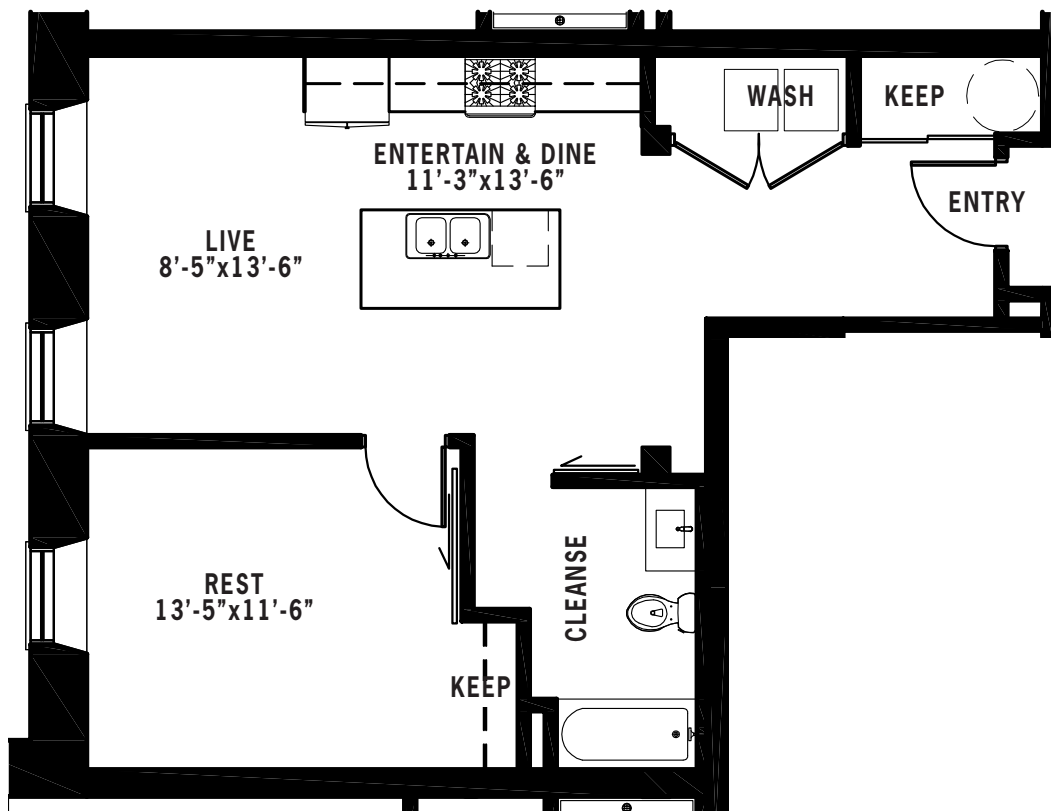

511

1 BEDROOM
1 BATH

665 SF

FEATURES

- **HISTORIC BUILDING**
 - + EXPOSED BRICK WALLS*
 - + TIMBER COLUMNS AND BEAMS
 - + 12FT+ MAIN CEILINGS
 - + FLOOR TO CEILING WINDOWS
 - + SOLID HARDWOOD FLOORS
- **MODERN AMENITIES**
 - + STAINLESS ENERGY STAR APPLIANCES
 - + QUARTZ COUNTER TOP
 - + GLASS BACKSPLASH
 - + TILED BATHROOMS
 - + WASHER & DRYER